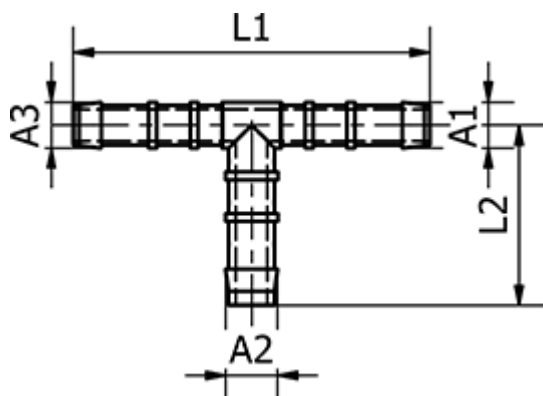

Data Sheet

Article number: 58635518

Description: Tube Connector 35.518, Ø19/ Ø19/ Ø19
Tee connector

Measures

Ext. Hose Diameter A3 =	19
Ext. Hose Diameter A1 =	19
Ext. Hose Diameter A2 =	19
L1 =	85
L2 =	45